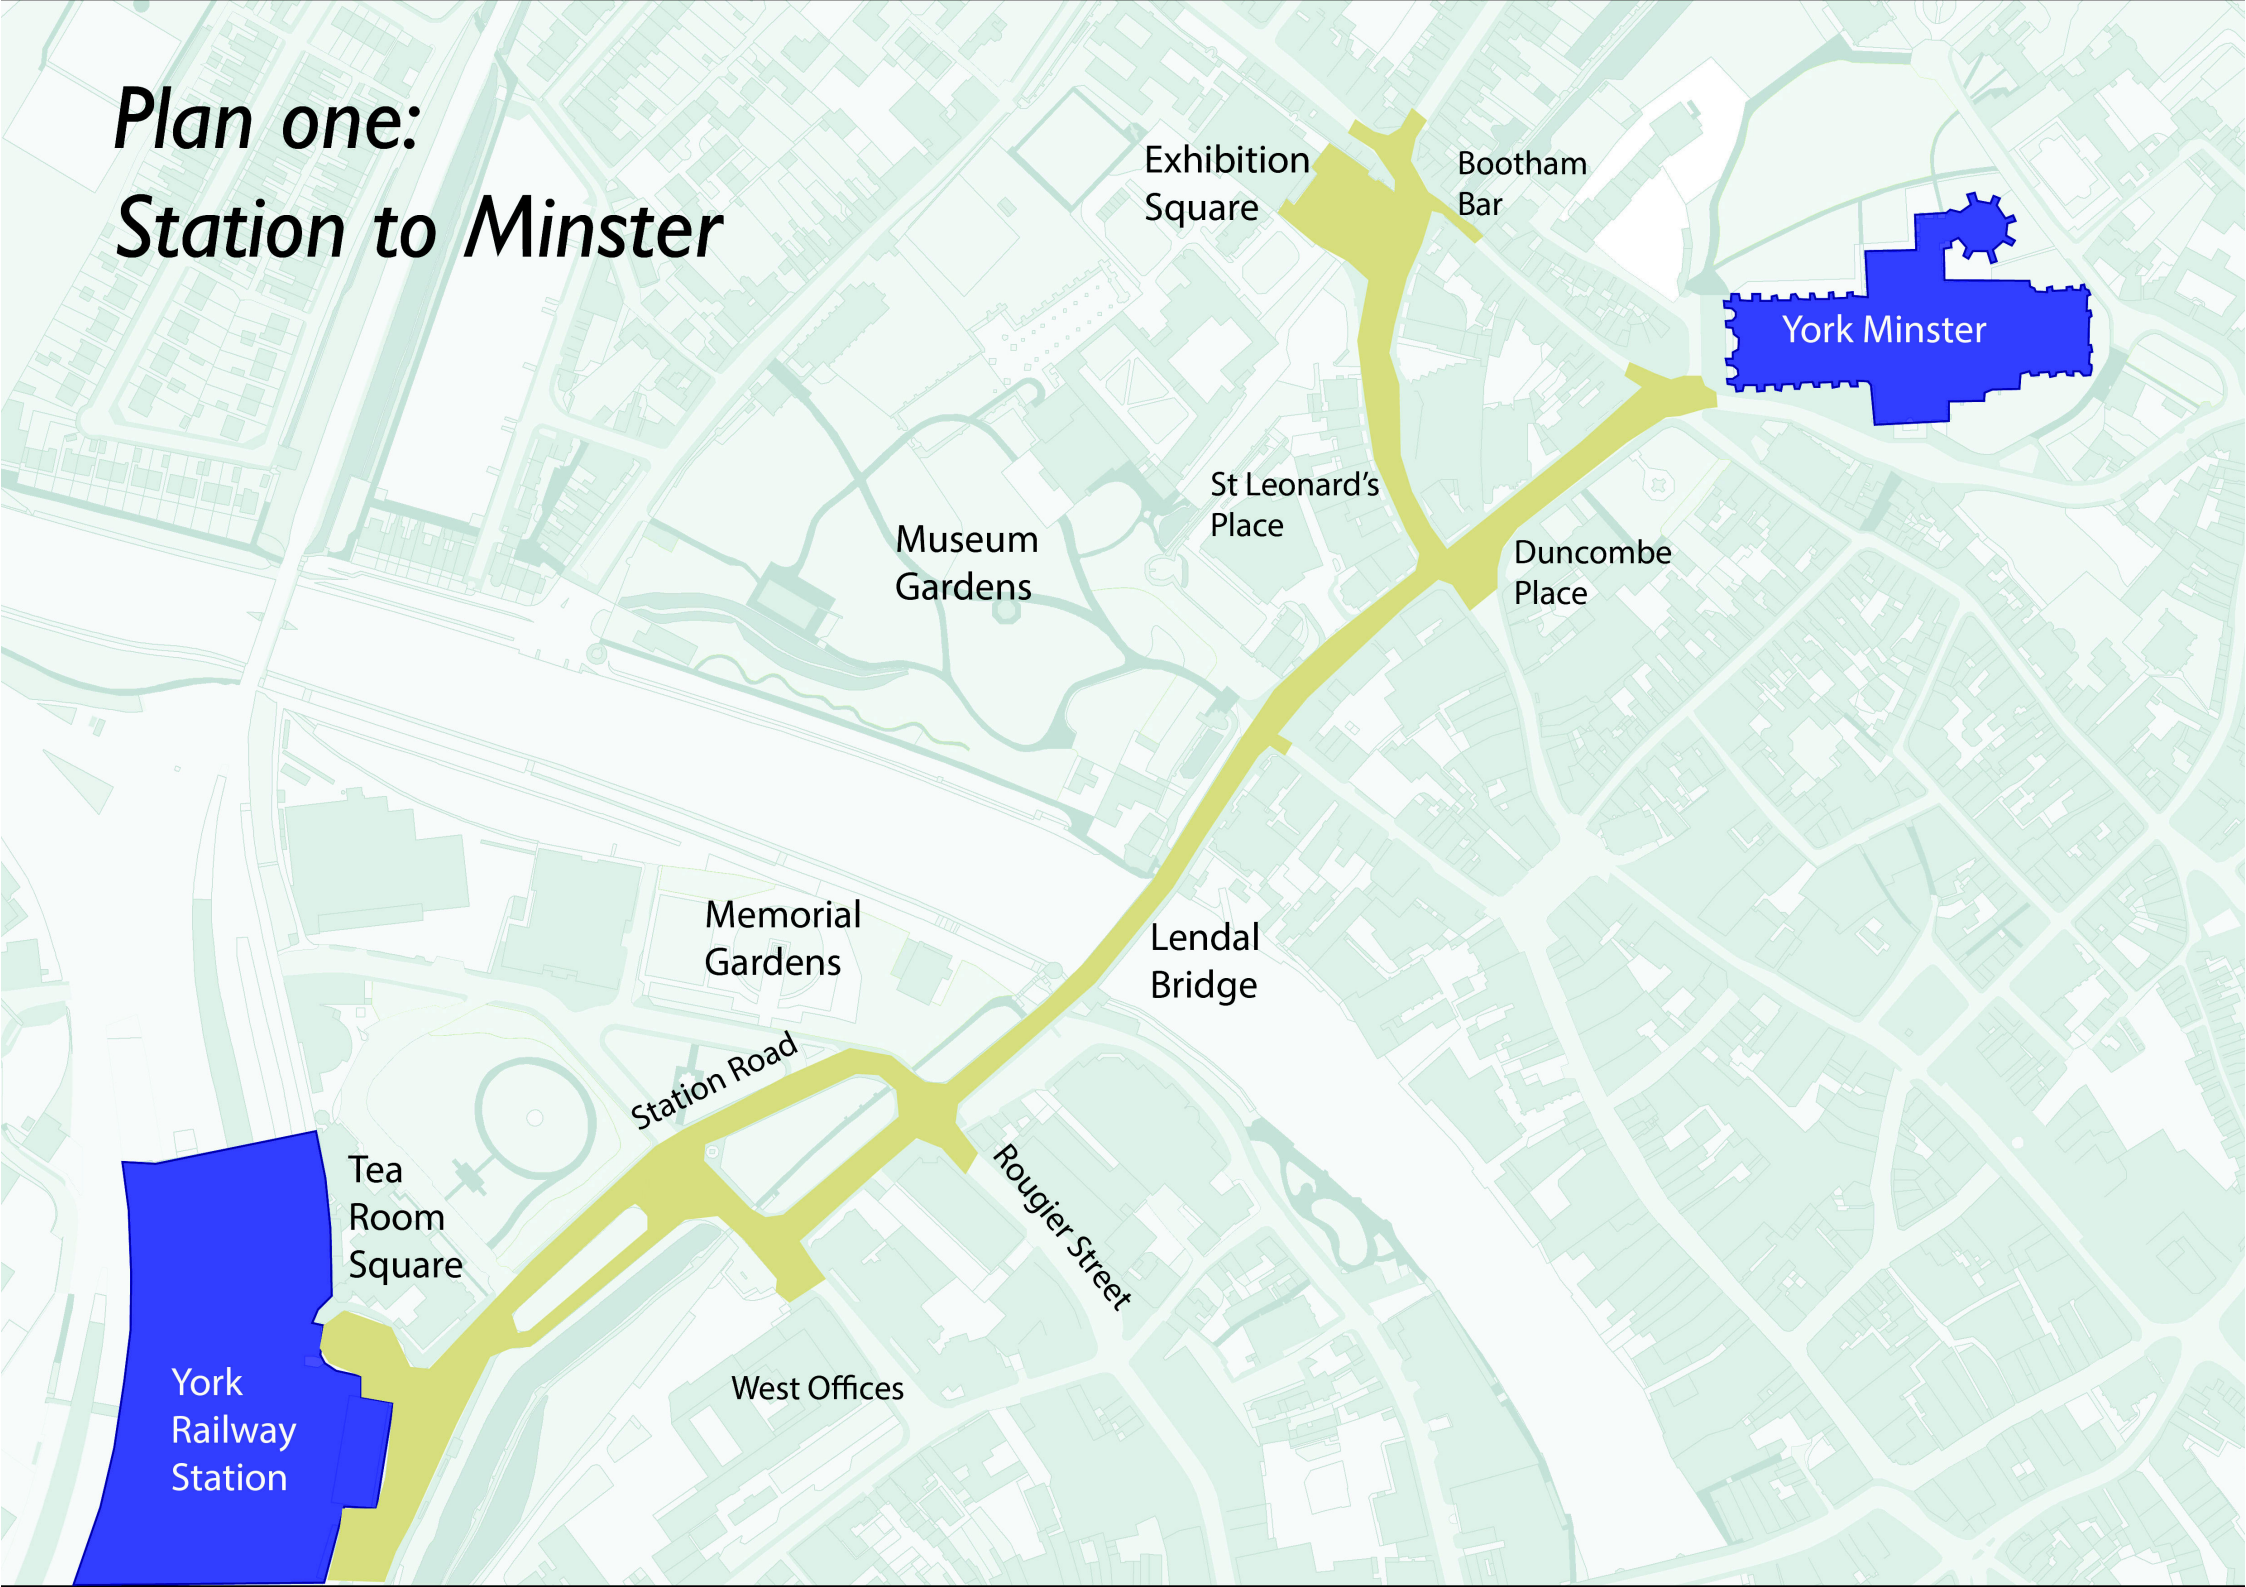

Plan one: Station to Minster

Exhibition Square

Bootham Bar

York Minster

Museum Gardens

St Leonard's Place

Duncombe Place

Memorial Gardens

Lendal Bridge

Station Road

Rougier Street

Tea Room Square

York Railway Station

West Offices